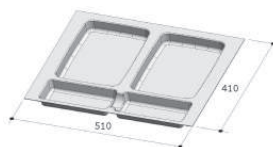

CESTILLA HELIXPRO AUTOMÁTICA / MANUAL

Ref. (Auto) 115890034 | EAN: 8434778025842
PRECIO 10,00 €

Ref. (Manual) 115890033 | EAN: 8434778025835
PRECIO 10,00 €

SISTEMAS DE RECICLAJE